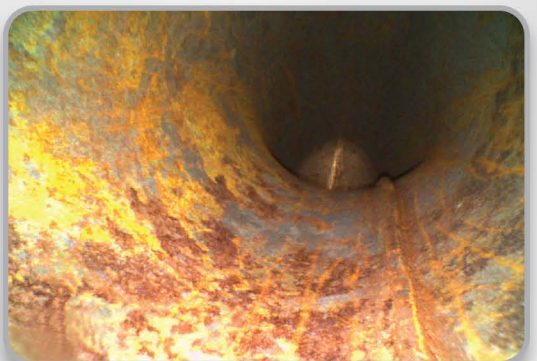

HD Quality Video & Photos

Aircraft Fuel Nozzle

The *Hawkeye® V3 HD Video Borescope* features a new Micro HD video camera, custom image processor, and 5.5" HD touchscreen display. The 4 and 6mm Hawkeye V3's deliver simply the best image quality of any borescope on the market today, under \$15,000! Video footage, and still images, captured by the V3 appear crystal clear, with vibrant, lifelike colors.

Turbine Blade

Orbital Weld

Casting

Crosshole

Gearbox

Pipe Inspection

WiFi to iPhone & iPad, Anti-Glare, Smartphone Features, & more...

V3 HD

Pinch-to-Zoom

Swipe to Scroll

WiFi & HDMI Connections!

Hawkeye® V3 HDs can transmit live inspection images and video, via WiFi, to any iOS device including iPad and iPhone. Images and video can also be displayed on a desktop monitor via an HDMI connection.