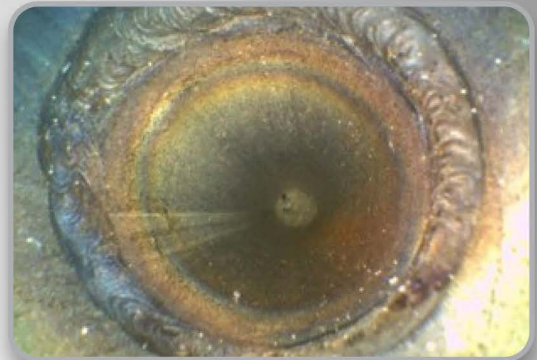

HD Quality Video & Photos

Aircraft Fuel Nozzle

The *Hawkeye® V3 HD Video Borescope* features a new Micro HD video camera, custom image processor, and 5.5" HD touchscreen display. The 4 and 6mm Hawkeye V3's deliver simply the best image quality of any borescope on the market today, under \$15,000! Video footage, and still images, captured by the V3 appear crystal clear, with vibrant, lifelike colors.

Turbine Blade

Orbital Weld

Casting

Crosshole

Gearbox

Pipe Inspection

WiFi to iPhone & iPad, Anti-Glare, Smartphone Features, & more...

V3 HD