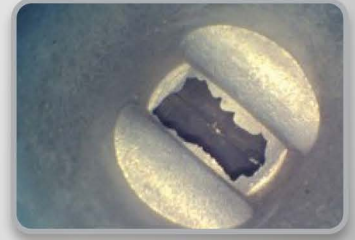

Anti-Glare On