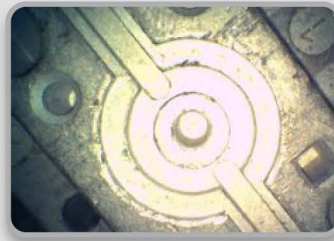

Weighting Off