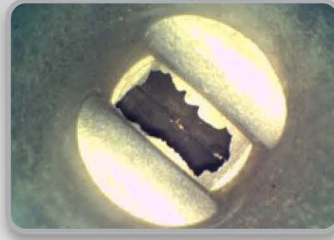

HD Quality Video & Photos

Aircraft Fuel Nozzle

The *Hawkeye® V3 HD Video Borescope* features a new Micro HD video camera, custom image processor, and 5.5" HD touchscreen display. The 4 and 6mm Hawkeye V3's deliver simply the best image quality of any borescope on the market today, under \$15,000! Video footage, and still images, captured by the V3 appear crystal clear, with vibrant, lifelike colors.

Turbine Blade

Orbital Weld

Casting

Crosshole

Gearbox

Pipe Inspection

WiFi to iPhone & iPad, Anti-Glare, Smartphone Features, & more...

V3 HD

Pinch-to-Zoom

Swipe to Scroll

WiFi & HDMI Connections!

Hawkeye® V3 HDs can transmit live inspection images and video, via WiFi, to any iOS device including iPad and iPhone. Images and video can also be displayed on a desktop monitor via an HDMI connection.